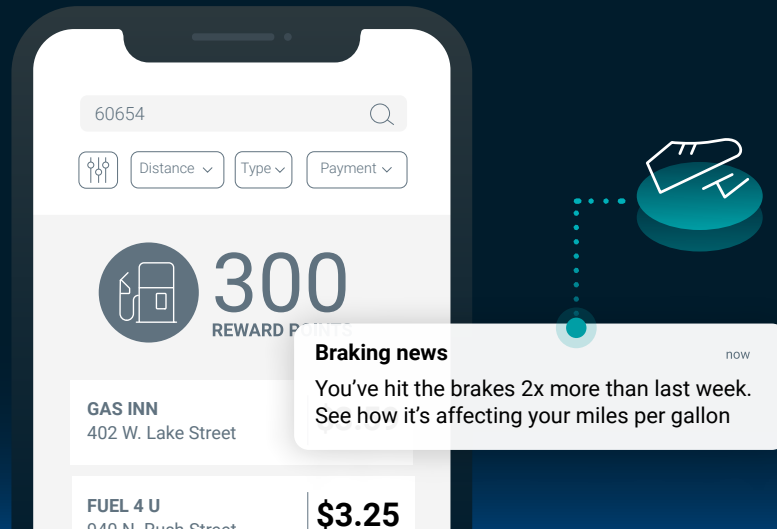

## FUEL EFFICIENCY

# Help users save money on gas and improve miles per gallon with personalized driving insights

With tens of millions of telematics connections, Arity delivers Fuel Efficiency insights by analyzing hard braking, sudden acceleration, speeding, and commute times through proprietary algorithms that predict fuel consumption based on each driver's unique behaviors. With personalized insights, users have more reasons to rely on your app to help them get the most out of every mile on the road.